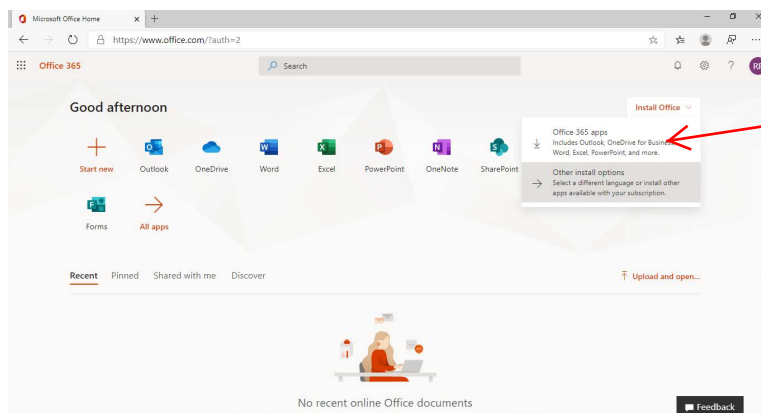

Step 1 - Go to Login.microsoft.com

Step 2 - Login (password is case specific)

Username = *NetworkLogin@eht.k12.nj.us* (example: *urtubeyk@eht.k12.nj.us*)

Password = *SchoolNetworkpassword*

Step 3 - Once logged in, click on the **Install Now**